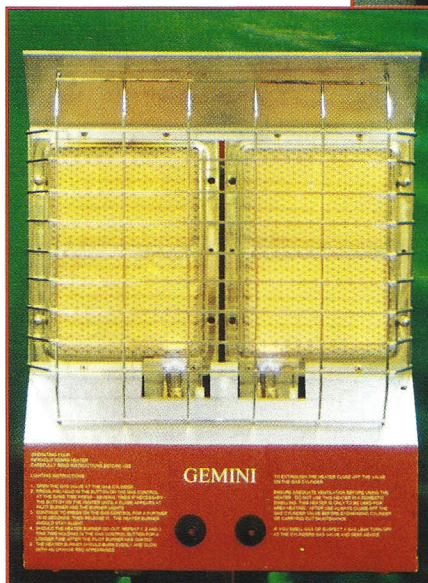

Heat Inputs

Double Heaters 2 x 2.9kw

Propane = 0.414 kg/hr

Butane = 0.424 kg/hr

Each of our heaters offers:

- ♣ Piezo ignition - Instant, safe and self-lighting
- ♣ Flame failure cut-out device
- ♣ Oxygen analyser for safety in the working environment
- ♣ Tower mounted units offer total mobility, heat where you want it
- ♣ Adjustable column for height
- ♣ Collapsible trolley for easy storage and despatch
- ♣ Wall mounted heaters are ideal where floor space is at a premium
- ♣ Stocks available for immediate delivery
- ♣ Approved to requirements of European Gas Directive 90/396/EEC and British Standards Institute BS 7261:1990 pr EN 461

General INFORMATION

Heater unit - 328mm wide x 425 high x 165 deep.

Tower units - High position 1670mm; Low position 1370mm.

Polyester powder paint coated telescopic heavy duty tubular steel frame. Tower units have bottle holder (ballast) in base with adjustable securing strap.